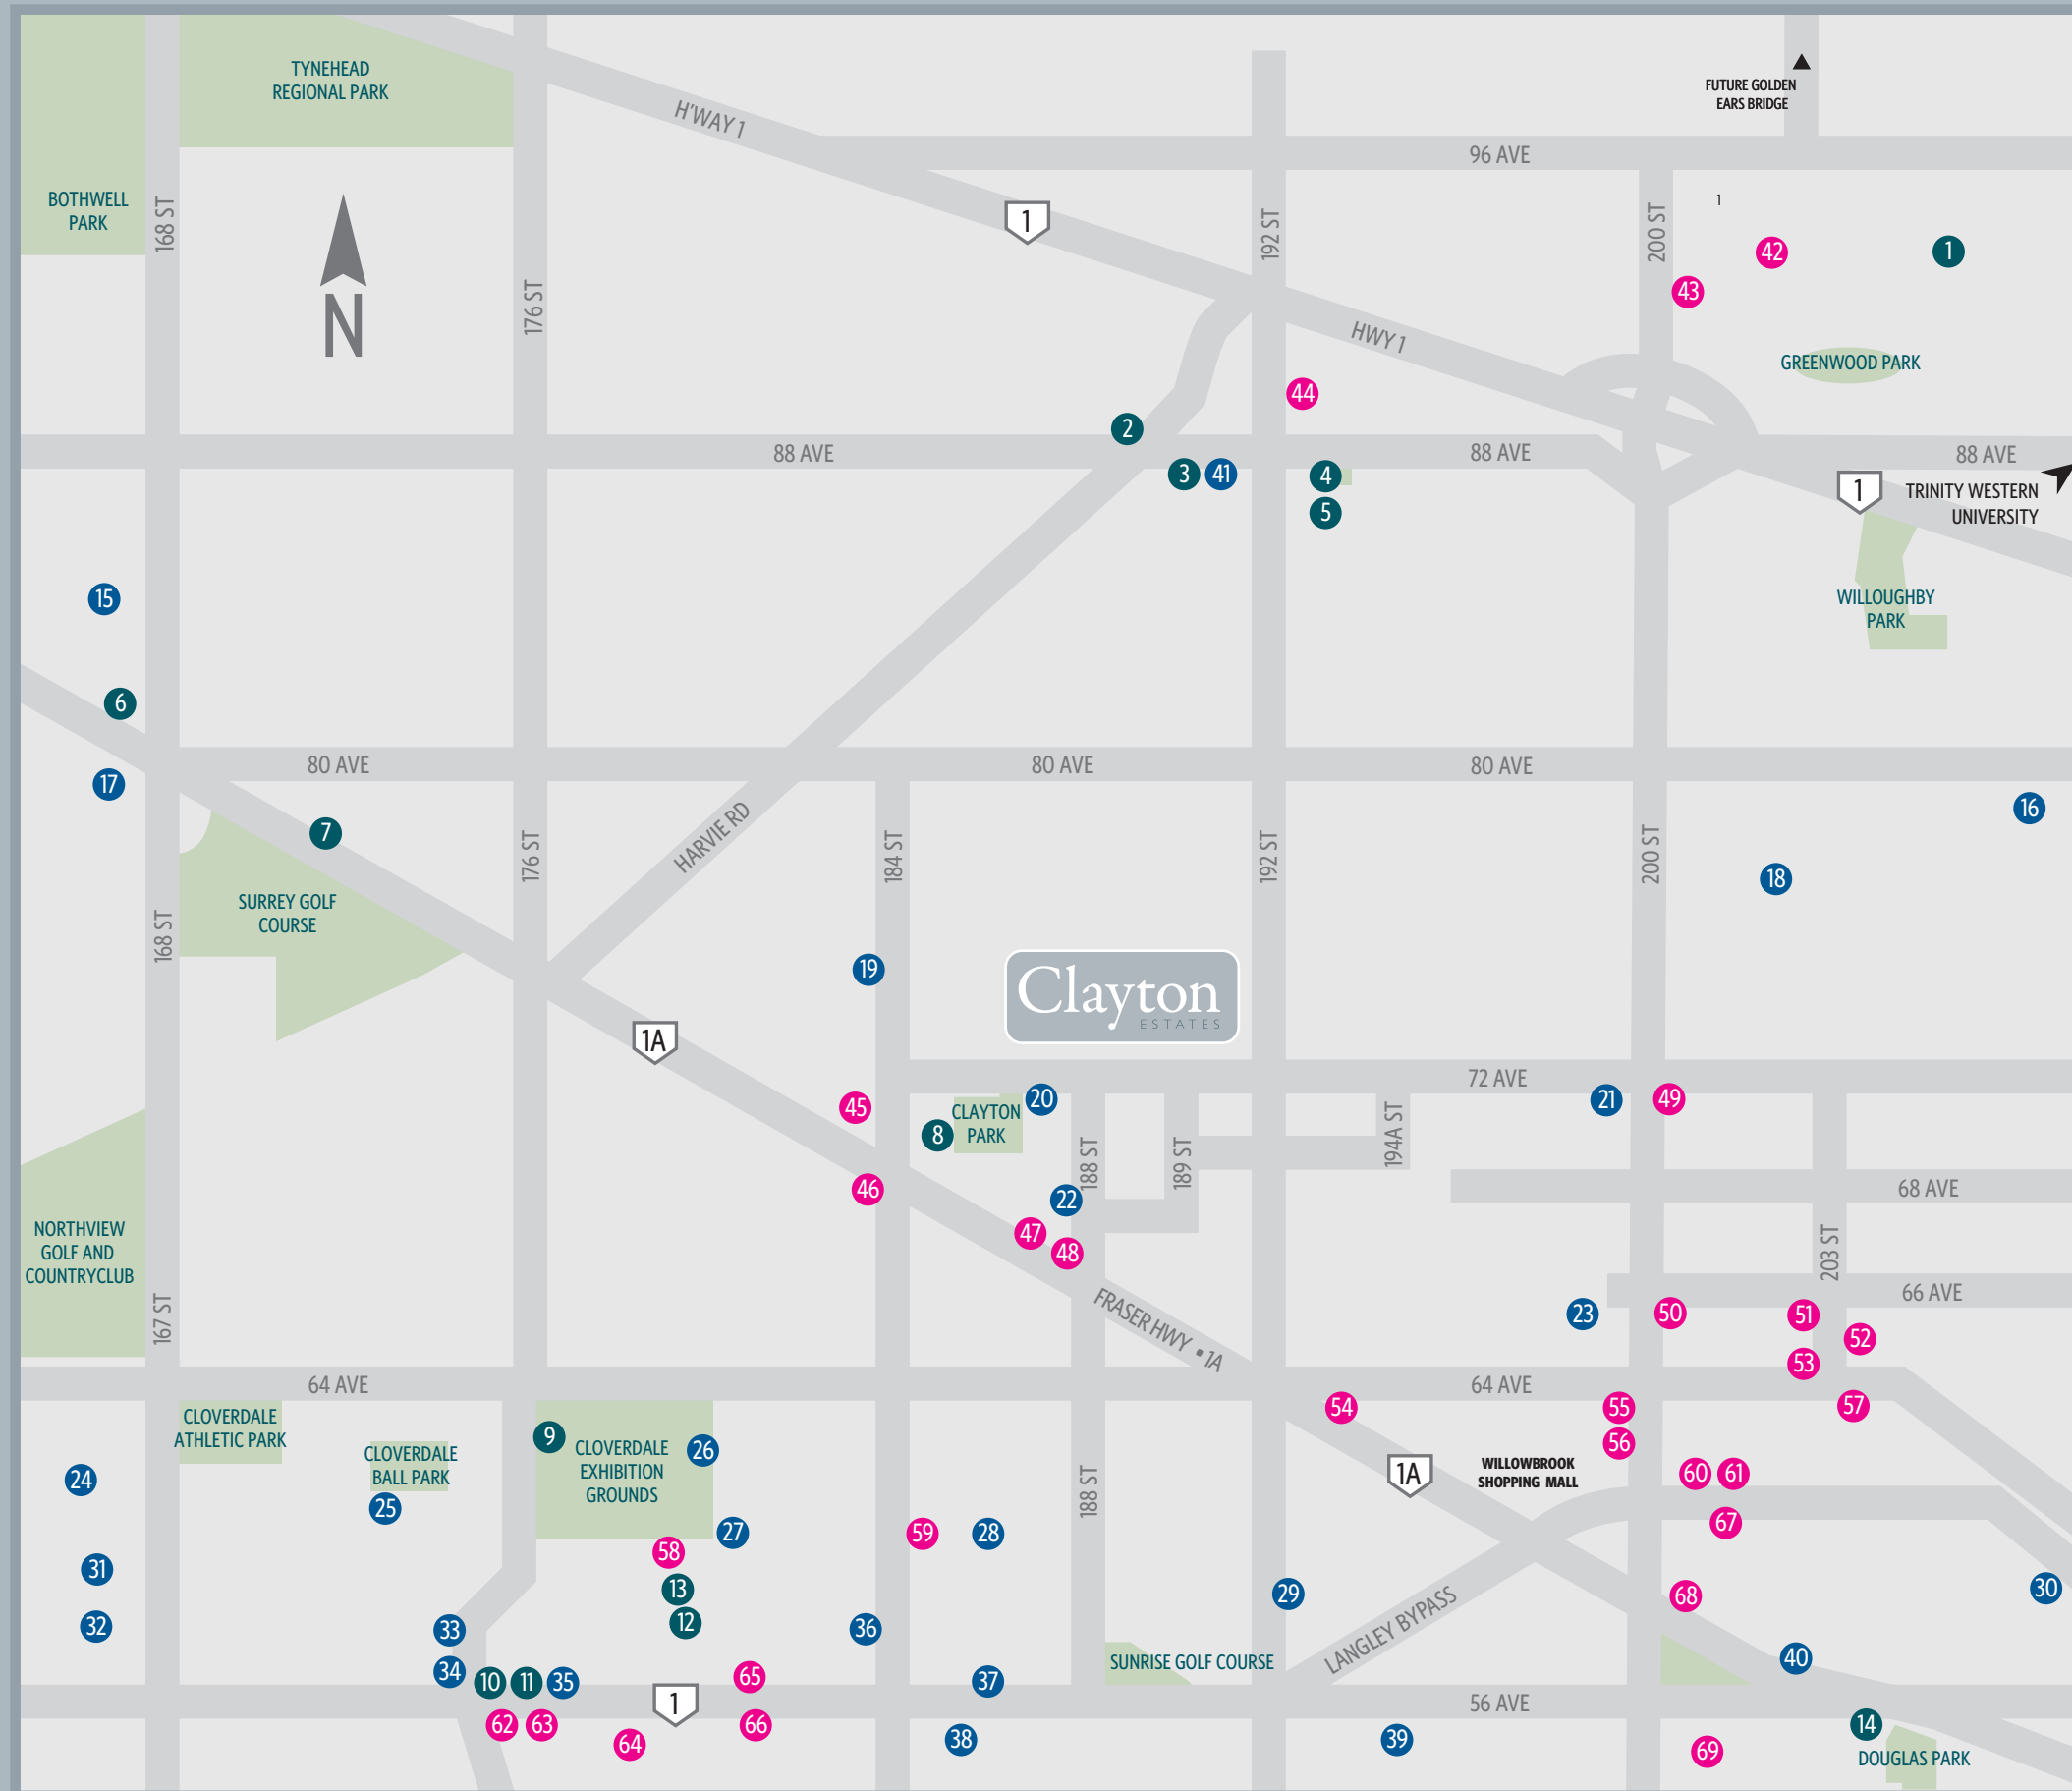

# Clayton

ESTATES

## *amenities map*

- 1 Sportsplex Ice Arena
- 2 Port Kells Library
- 3 Port Kells Community Hall
- 4 Port Kells Park
- 5 Port Kells Outdoor Pool
- 6 Surrey Sports & Leisure Complex
- 7 Fraser Golf Driving Range
- 8 Clayton Community Hall
- 9 Cloverdale Ice Rink
- 10 Cloverdale Library
- 11 Surrey Museum
- 12 Rec Centre Services
- 13 Greenway Outdoor Pool
- 14 Timms Community Centre
- 15 Frost Road Elementary
- 16 Willoughby Elementary School
- 17 William Watson Elementary
- 18 Mountain Secondary School
- 19 Clayton Elementary
- 20 East Clayton Elementary
- 21 Guardian Angel Preschool
- 22 Clayton Heights Secondary
- 23 Langley Meadow Elementary
- 24 A.J. Mclellan Elementary
- 25 George Greenway Elementary
- 26 Lord Tweedsmuir Secondary
- 27 Apple Hill Preschool
- 28 Willowpark Preschool
- 29 Latimer Elementary
- 30 Kwantlen University College
- 31 Surrey Centre Elementary
- 32 Cloverleaf Montessori Preschool
- 33 Cloverdale Nursery School
- 34 Childcare Centre Cloverdale
- 35 Cloverdale Learning Centre
- 36 Martha Currie Elementary
- 37 Sunrise Ridge Elementary
- 38 Relevant High School
- 39 Langley Montessori Shool
- 40 Apex Secondary Program
- 41 Port Kells Elementary
- 42 Whitespot
- 43 Famous Players Colossus Theatre
- 44 Arts Nursery
- 45 Surrey Little Theatre
- 46 Clayton Husky
- 47 Cobs Bread, Starbucks Shoppers Drug Mart, Extra Foods Gas Bar
- 48 Extra Foods, Taco Del Mar, Subway, Village Sushi
- 49 Ralph's Market / Starbucks
- 50 Home Depot
- 51 Wal-Mart
- 52 Costco
- 53 Save-On Foods
- 54 La Masia Restaurant
- 55 Fitness World
- 56 Safeway
- 57 Utopia Spa
- 58 Fraser Downs
- 59 Cloverhill Market
- 60 Milestones
- 61 Pier 1, Linens 'N Things, Homesense, Mikasa, Chapters
- 62 Red Barn Antiques
- 63 Cloverdale Antique Mall
- 64 Dance Expressions
- 65 Starbucks
- 66 Stampede Tack & Western Wear
- 67 Future Shop, Bowring, Bombay & Co., Liberty
- 68 Young At Arts
- 69 Army And Navy

190th Street and  
72A Ave, Surrey.