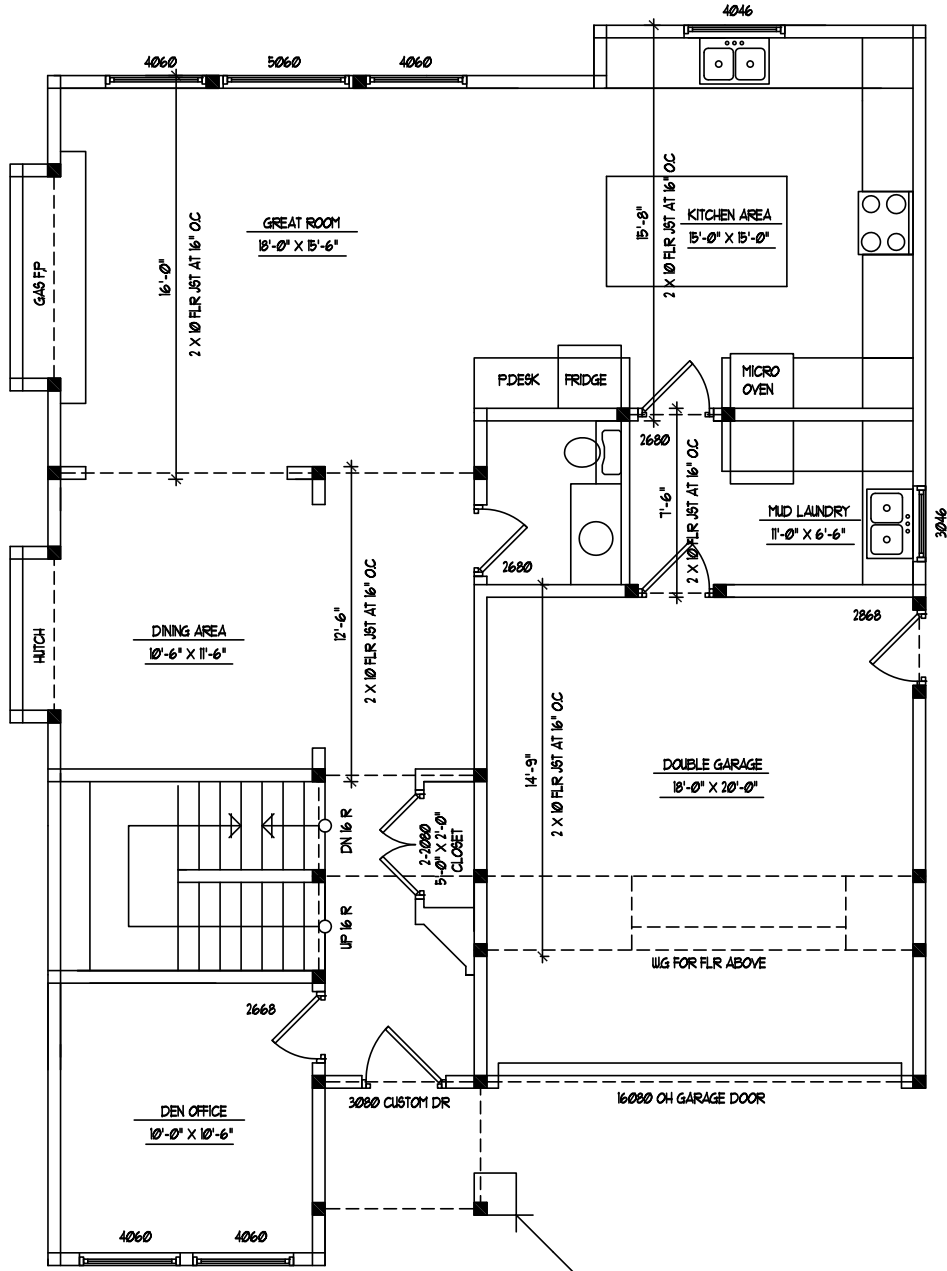

# creekside

at provinceton

Plan C - Main Floor  
1535 sq. ft.

**KOONEY**  
HOMES LTD