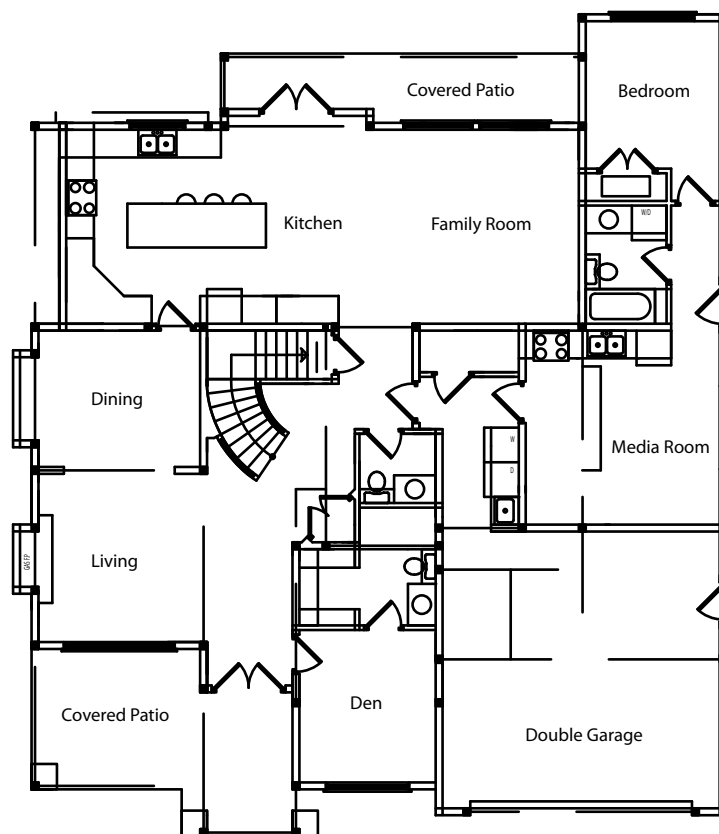

Camsell Cres., Richmond  
CUSTOM HOME - APPROX 3550 SQ.FT

*Main Floor - 1825 sq.ft.*

*Garage Area - 538 sq.ft.*

**KOONEY**  
HOMES LTD

Camsell Cres., Richmond  
CUSTOM HOME - APPROX 3550 SQ.FT

*Upper Floor - 1185 sq.ft.*