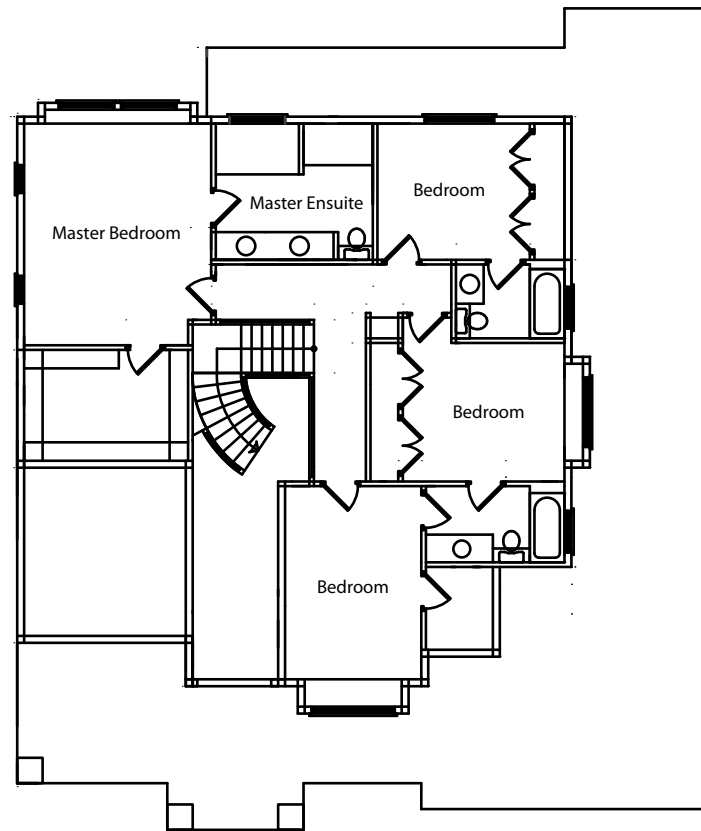

Camsell Cres., Richmond  
CUSTOM HOME - APPROX 3550 SQ.FT

*Main Floor - 1825 sq.ft.*

*Garage Area - 538 sq.ft.*

**KOONEY**  
HOMES LTD

Camsell Cres., Richmond  
CUSTOM HOME - APPROX 3550 SQ.FT

*Upper Floor - 1185 sq.ft.*